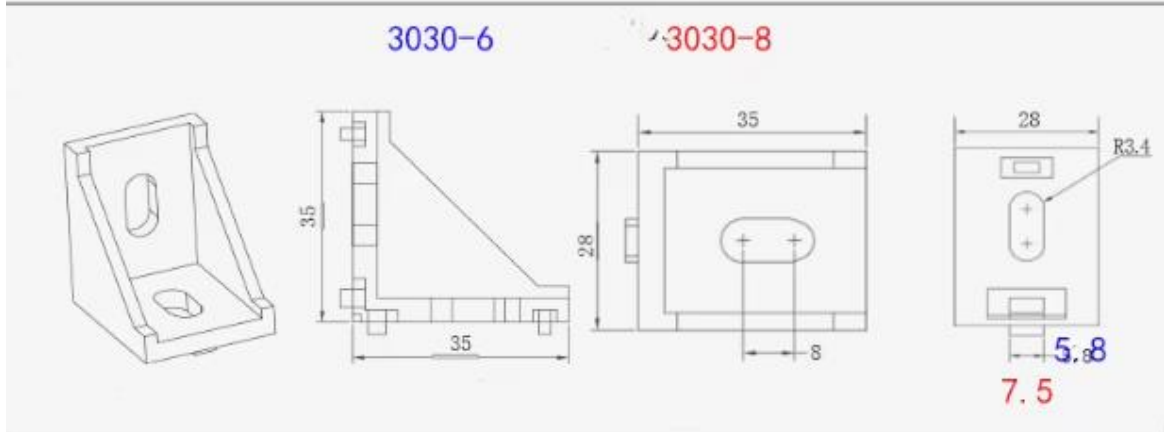

# Tabbed Bracket Datasheet

2020

3030-6

3030-8

4040

4545

Yes, this is not a datasheet but a few crappy photos from the web. Sadly, sometimes, this is all you will get from your supplier so you will have to learn to do with it!