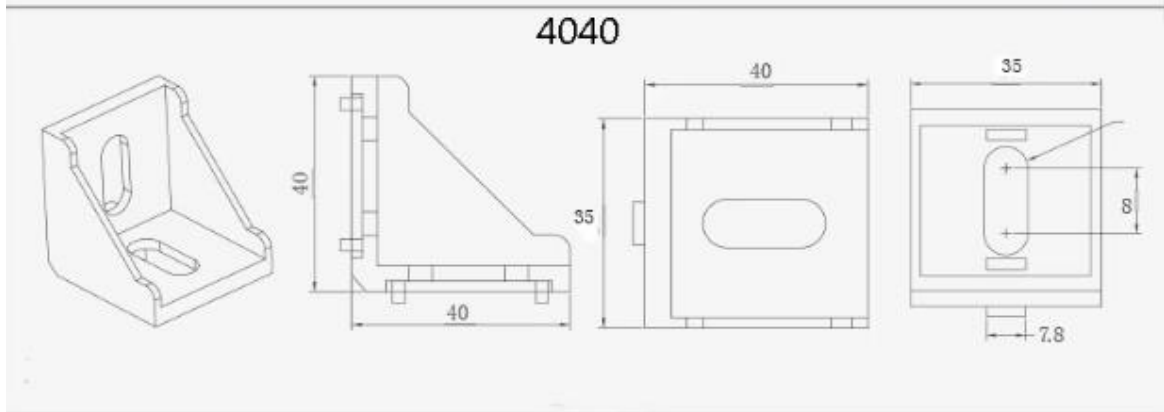

# Tabbed Bracket Datasheet

2020

3030-6

3030-8

4040

4545

Yes, this is not a datasheet but a few crappy photos from the web. Sadly, sometimes, this is all you will get from your supplier so you will have to learn to do with it!