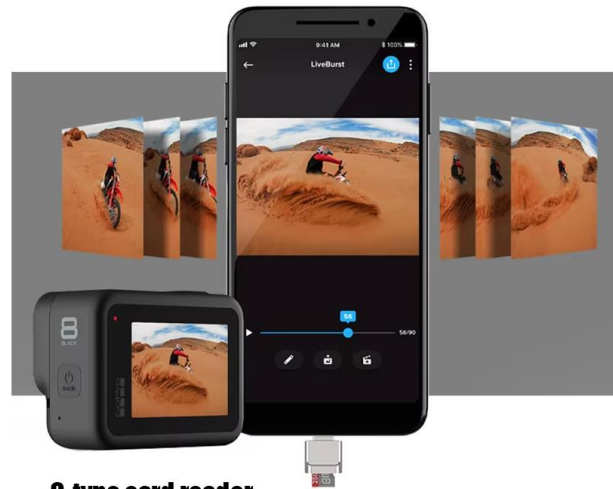

micro-SD to USB Adapter (SD2USB) – Datasheet

C-type card reader

The mobile phone reads the TF card directly, plug and play

C-type card reader

Easy to carry, use at any time, don't worry about losing