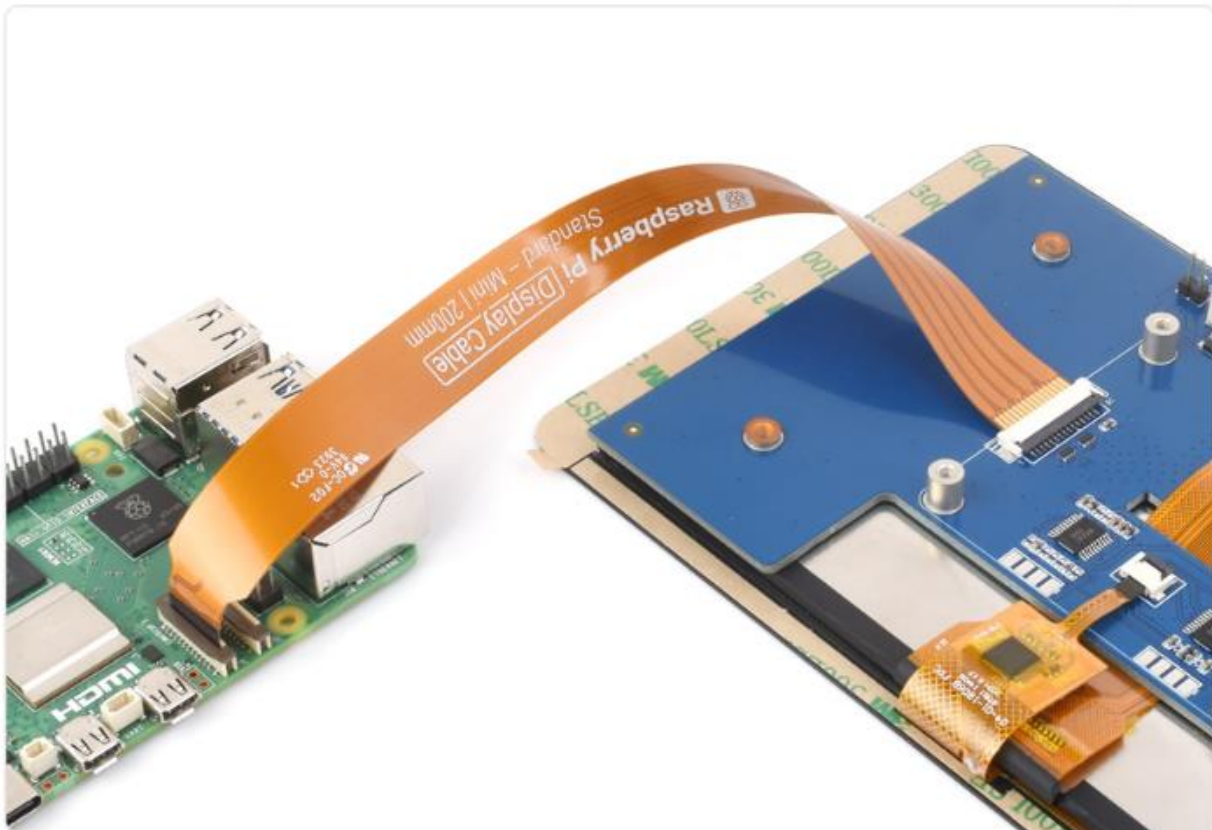

DSI 200mm Flex Cable – Datasheet

Raspberry Pi 5 DSI Flexible Cable 200mm

Raspberry Pi Official

22Pin To 15Pin, Suitable For Raspberry Pi 5 Connecting To DSI Display Screen

Outline Dimensions

Specifications

* for reference only, please refer to the Package Content for the detailed part list.
DSI cable and CSI cable are not compatible and cannot be mixed