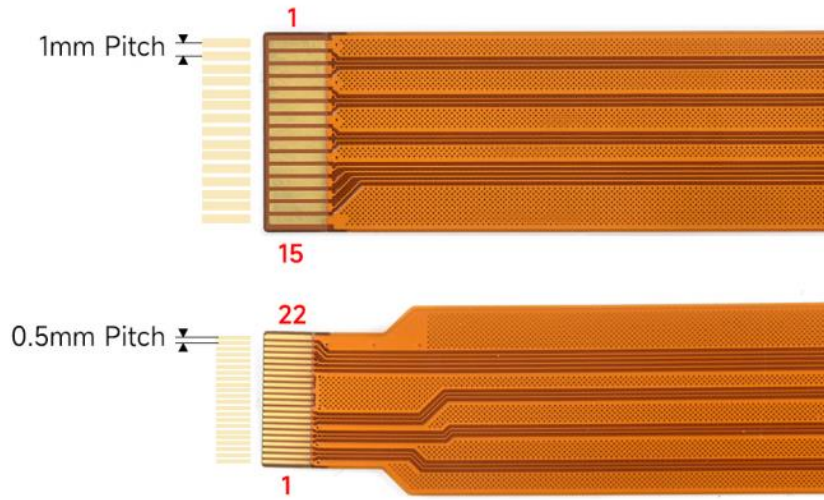

DSI 200mm Flex Cable – Datasheet

Raspberry Pi 5 DSI Flexible Cable 200mm

Raspberry Pi Official

22Pin To 15Pin, Suitable For Raspberry Pi 5 Connecting To DSI Display Screen

Outline Dimensions

Specifications