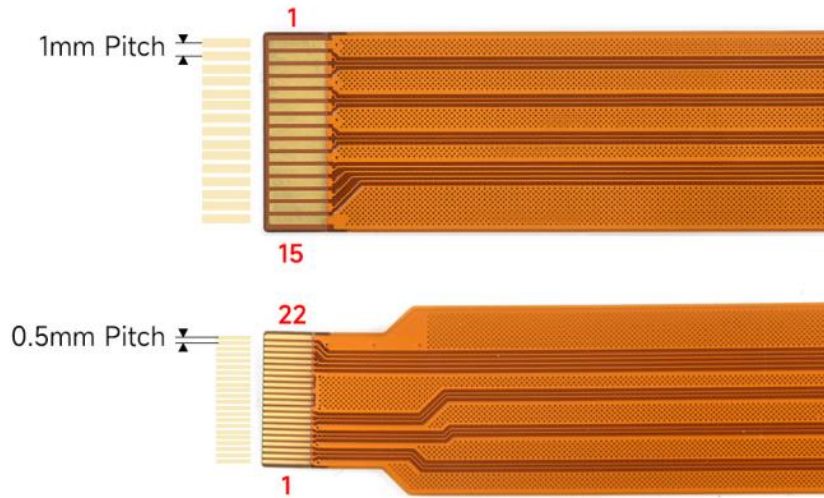

CSI 200mm Flex Cable – Datasheet

Raspberry Pi 5 CSI Flexible Cable 200mm

Raspberry Pi Official

22Pin To 15Pin, Suitable For Raspberry Pi 5 Connecting To CSI Camera Modules

Outline Dimensions

Specifications

Application Example

Connecting CSI Camera Module To Raspberry Pi 5

* for reference only, please refer to the Package Content for the detailed part list.
DSI cable and CSI cable are not compatible and cannot be mixed